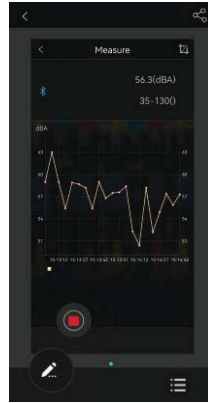

SOUND LEVEL METER (BASIC TYPE) CODE 0010-A35

- Auto range selection
- Over range indication
- Display backlight
- Min/Max, data hold function
- Bluetooth 4.0
- Auto power off
- Supplied with APP for Apple and Android

App measurement

App record

No.	Data value (dBA)	Data value	Date/Time
1	58.3	50-100	15:10:49
2	61.2	50-100	15:10:50
3	55.6	50-100	15:10:51
4	59.1	50-100	15:10:52
5	56.7	50-100	15:10:53
6	61.7	50-100	15:10:54
7	66.4	50-100	15:10:55
8	64.8	50-100	15:10:56
9	60.9	50-100	15:10:57

SPECIFICATION

Frequency	31.5Hz~8KHz
Measuring range	35dB~130dB
Accuracy	±3.0dB (ref 94dB@1kHz)
Resolution	0.1dB
Frequency weighting	A and C
Display update	2 times/sec
Microphone	1/2 inch electret condenser microphone
Power supply	9V battery
Operation temperature and humidity	0°C~40°C/32°F~104°F, 10%RH~90%RH
Dimension	185×54×36mm
Weight	184g